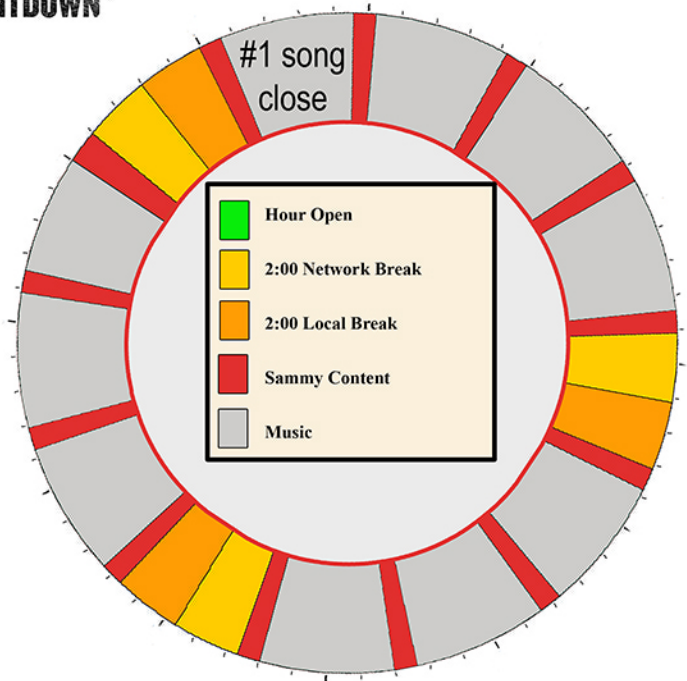

Music time approx. 40:00  
 Spot time 12:00  
 Sammy content approx. 8:00  
 Local :05 sec station calls rejoins after breaks

## Hour 2

Last segment hour 2 is the #1 song and closing credits